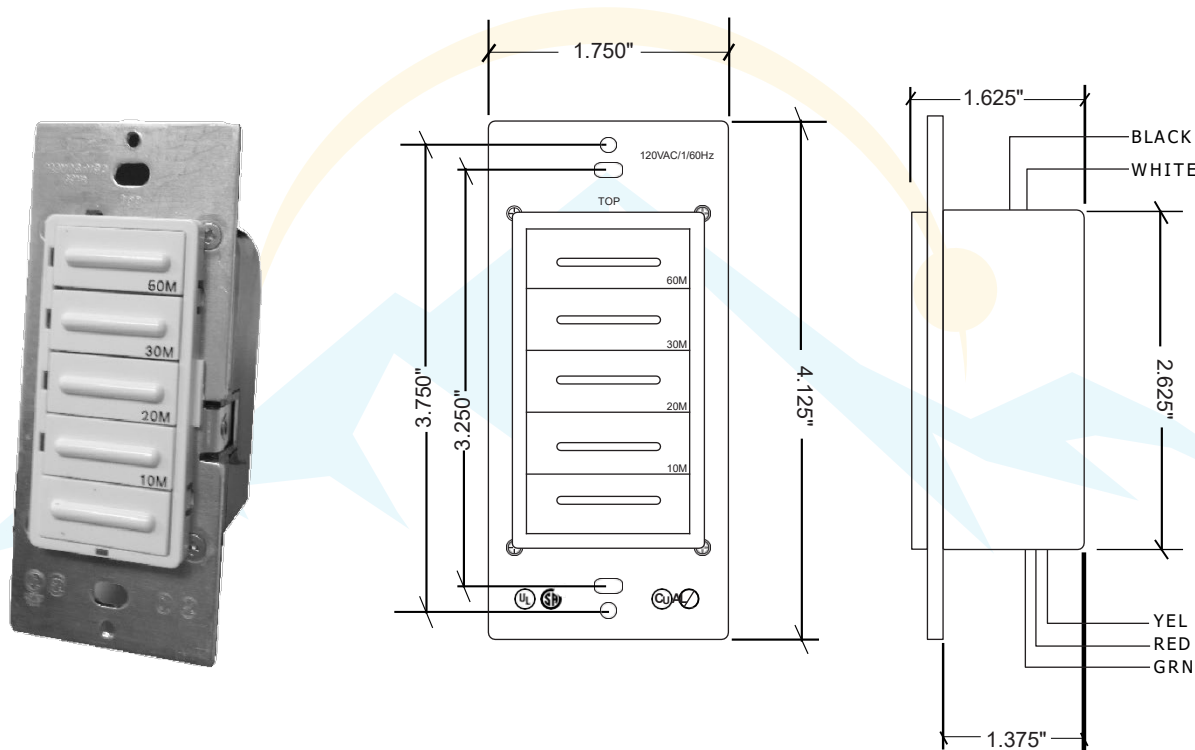

Auroris Electronic Line Voltage Timer Switch

MODEL - TC 100-120V

Activates the HRV / ERV on high speed for 10,20,30 & 60 minutes. (120VAC)

Note:

- Can be used on Superior, Maxum, Compact, Mini and all ECM models.
- Please refer installation manual on our website for wiring instructions.

Contractor:	ELECTRONIC LINE VOLTAGE TIMER SWITCH TC 100-120V		
Architect:	Date:	Supersedes	Drawing No.
Engineer:	11 th sept,2020		